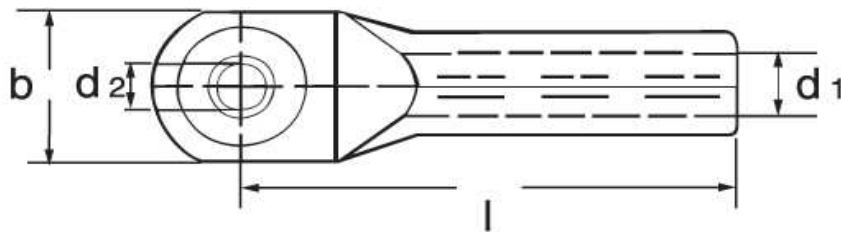

AL-Cu-Presskabelschuhe
400 mm²

Katalogseite: 2.27

| Art.Nr. | Werkstoff | Oberfläche | | |
|-----------|---------------|------------|-------------|-------|
| K 3501320 | Al 99,5; E-Cu | blank | 379,00/1000 | 5 |
| | d1 | d2 | b | l |
| in mm: | 26,0 | 21,0 | 58,0 | 165,0 |