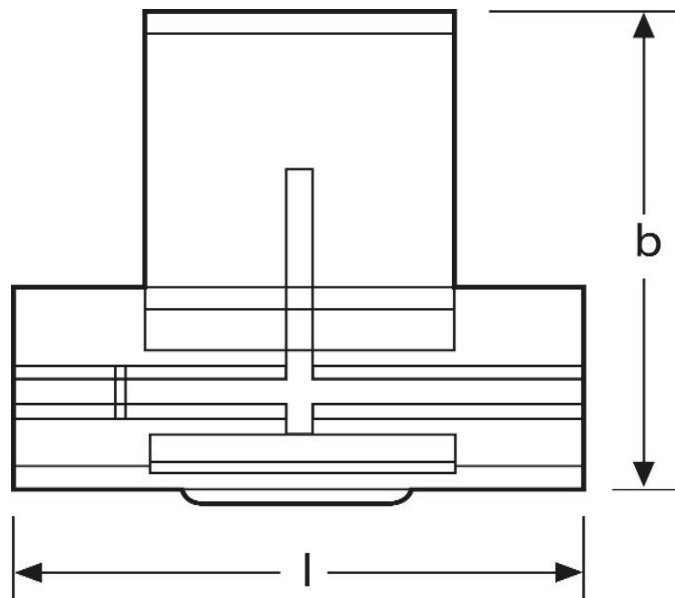

Quick splice connectors blue

part no.	material	insulation	$\Delta^+ \Delta$	
K 430020	Ms gal. Sn	PA	1,400/1000	100
	l	b	junction up to	
in mm:	20,0	27,0	2,5 mm²	

date: 05.06.2019