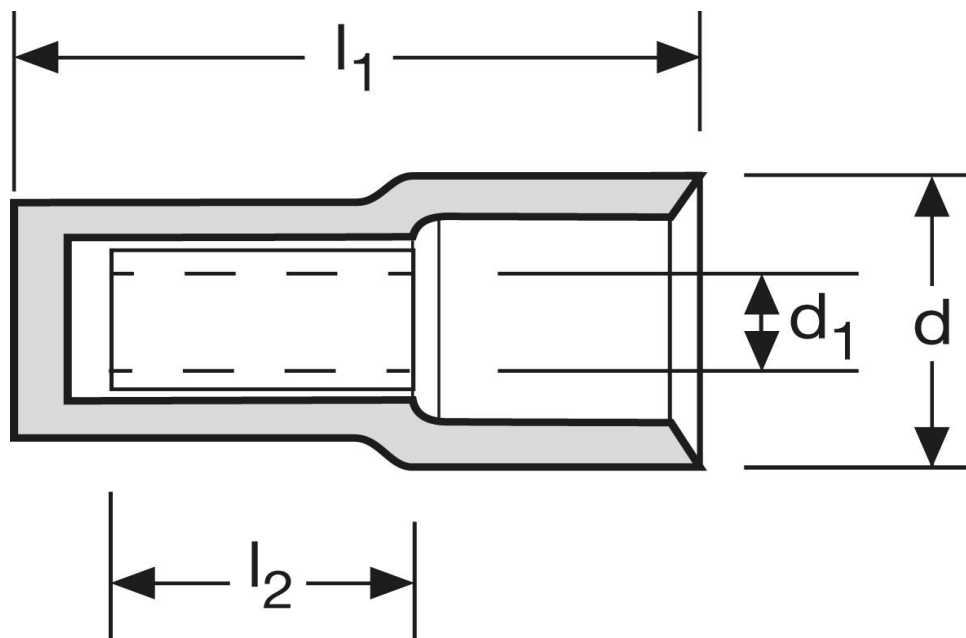

Endverbinder

6 mm²

gelb

| Art.Nr. | Hülse | Isolation |  |
|----------|--------------|----------------|--|
| K427060N | E-Cu gal. Sn | PA | 500 |
| | d | d ₁ | l ₁ |
| in mm: | 9,2 | 4,0 | 17,8 |
| | | | l ₂ |
| | | | 7,5 |

Stand: 22.04.2016

Closed-end connectors

6 mm²
yellow

| part no. | sleeve | insulation |  |
|----------|--------------|----------------|--|
| K427060N | E-Cu gal. Sn | PA | 500 |
| | d | d ₁ | l ₁ |
| in mm: | 9 | 4,0 | 17,8 |
| | | | l ₂ |
| | | | 7,5 |