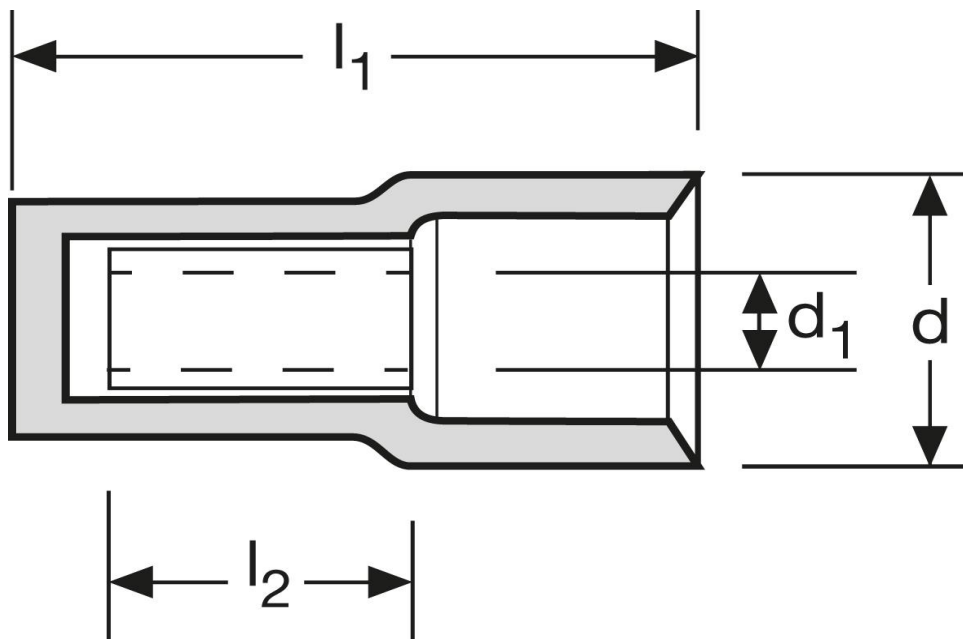

Endverbinder

6 mm²

gelb

| Art.Nr. | Hülse | Isolation |  |
|----------|--------------|----------------|--|
| K427060N | E-Cu gal. Sn | PA | 500 |
| | d | d ₁ | l ₁ |
| in mm: | 9,2 | 4,0 | 17,8 |
| | | | l ₂ |
| | | | 7,5 |

Stand: 22.04.2016

Closed-end connectors

6 mm²
yellow

| part no. | sleeve | insulation |  |
|----------|--------------|----------------|--|
| K427060N | E-Cu gal. Sn | PA | 500 |
| | d | d ₁ | l ₁ |
| in mm: | 9 | 4,0 | 17,8 |
| | | | l ₂ |
| | | | 7,5 |