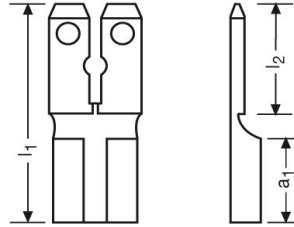

# factory certificate

product: multiple tabs, type E  
art-number: F 5104865.. ..  
surface: - bare  
- tin plated: 3 - 5 µm  
material: brass  
information: RoHS-conform (EU-Direktive 2002/95/EC)

Eisenacher  
quality management

multiple tabs – type E

type	nominal size	art-number	order code		tab-width	tab-thickness	dimensions			~kg 1000 St.	VE
							l1	l2	a1		
E	4,8 – 0,8	F 5104865	..	..	S6,3/H4,8	0,8	16,0	8,1	6,4	1,20	1.000
		material			surface						
		brass	1	1	bare						
				2	tin plated						