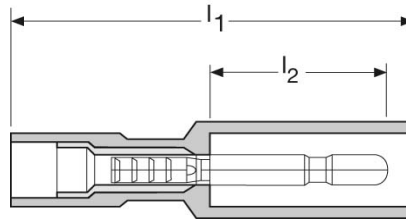

# factory certificate

product: bullet male, fully insulated  
easy entry with copper sleeve

insulation: PA ( 3 KV 50 Hz or 2 KV 400 Hz )

art-number: K 4243005 N – K 4245060 N

material: galv. Sn, CuZn and Cu-ETP  
(Cu-ETP acc. to EN 13600)

information: RoHS-conform (EU-Direktive 2002/95/EC)  
The colour of the insulation sleeve  
matches the colour of the diameter range

Eisenacher  
quality management

**bullet male – fully insulated**

mm <sup>2</sup>	colour	AWG	for connector Ø	art-number	dimensions			~kg 1000 St.	VE
					l1	l2	s		
0,2 – 0,5	transp.	20	2,0	K 4243005 N	24,5	13,5	0,30	0,790	1.000
0,5 – 1,5	red	17	4,0	K 4243010 N	24,9	14,6	0,40	1,320	1.000
1,5 – 2,5	blue	13	4,0	K 4244020 N	25,0	14,7	0,40	1,430	1.000
			5,0	K 4244021 N	25,0	14,7	0,40	1,570	1.000
2,5 – 6,0	yellow	10	5,0	K 4245060 N	27,6	14,7	0,40	1,610	500