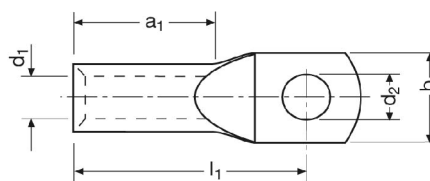

Tubular cable-lugs

mm²	AWG	nominal size	art-number	dimensions					~kg 1000 St.	VE
				d2	d1	db	l1	a1		
6	9	5 - 6	K 335050	5,3	3,5	10,0	21,0	7,5	5,10	100
		6 - 6	K 335060	6,4	3,5	12,0	21,0	7,5	4,80	100
		8 - 6	K 335080	8,4	3,5	15,0	23,0	7,5	5,80	100
		10 - 6	K 335100	10,5	3,5	17,0	25,0	7,5	5,90	100
		12 - 6	K 335120	13,0	3,5	19,0	28,0	7,5	6,50	100
10	7	5 - 10	K 336050	5,3	4,5	12,0	22,0	8,0	5,20	100
		6 - 10	K 336060	6,4	4,5	12,0	22,0	8,0	5,10	100
		8 - 10	K 336080	8,4	4,5	15,0	25,0	8,0	6,00	100
		10 - 10	K 336100	10,5	4,5	17,0	27,0	8,0	6,50	100
		12 - 10	K 336120	13,0	4,5	19,0	29,0	8,0	6,70	100
16	5	5 - 16	K 337050	5,3	5,5	12,0	26,0	10,0	8,50	100
		6 - 16	K 337060	6,4	5,5	12,0	27,0	10,0	8,90	100
		8 - 16	K 337080	8,4	5,5	15,0	29,0	10,0	9,40	100
		10 - 16	K 337100	10,5	5,5	17,0	29,0	10,0	10,00	100
		12 - 16	K 337120	13,0	5,5	19,0	33,0	10,0	10,30	100
25	3	5 - 25	K 338050	5,3	7,0	14,0	30,0	13,5	12,60	100
		6 - 25	K 338060	6,4	7,0	14,0	30,0	13,5	12,30	100
		8 - 25	K 338080	8,5	7,0	16,0	32,0	13,5	13,20	100
		10 - 25	K 338100	10,5	7,0	18,0	34,0	13,5	13,90	100
		12 - 25	K 338120	13,0	7,0	19,0	35,0	13,5	13,80	100
		14 - 25	K 338140	15,0	7,0	21,0	38,0	13,5	14,80	100
35	2	6 - 35	K 339060	6,4	8,5	17,0	32,0	15,0	18,50	50
		8 - 35	K 339080	8,4	8,5	17,0	34,0	15,0	20,40	50
		10 - 35	K 339100	10,5	8,5	19,0	37,0	15,0	21,30	50
		12 - 35	K 339120	13,0	8,5	21,0	38,0	15,0	21,10	50
		14 - 35	K 339140	15,0	8,5	21,0	40,0	15,0	22,10	50
50	1/0	6 - 50	K 340060	6,4	10,0	20,0	37,0	17,0	30,60	50
		8 - 50	K 340080	8,4	10,0	20,0	37,0	17,0	29,80	50
		10 - 50	K 340100	10,5	10,0	20,0	39,0	17,0	31,40	50
		12 - 50	K 340120	13,0	10,0	23,0	43,0	17,0	32,80	50
		14 - 50	K 340140	15,0	10,0	23,0	45,0	17,0	33,70	50
		16 - 50	K 340160	17,0	10,0	28,0	46,0	17,0	33,70	50
70	2/0	6 - 70	K 341060	6,4	12,0	23,0	43,0	19,0	44,80	50
		8 - 70	K 341080	8,4	12,0	23,0	43,0	19,0	44,10	50
		10 - 70	K 341100	10,5	12,0	23,0	44,0	19,0	45,80	50
		12 - 70	K 341120	13,0	12,0	23,0	46,0	19,0	46,50	50
		14 - 70	K 341140	15,0	12,0	23,0	48,0	19,0	48,70	50
		16 - 70	K 341160	17,0	12,0	28,0	50,0	19,0	48,90	50
		20 - 70	K 341200	21,0	12,0	30,0	53,0	19,0	50,80	50